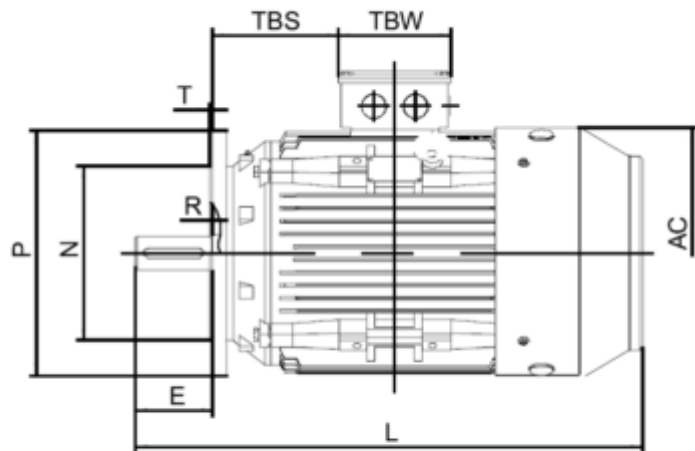

Data Sheet

Article number: 250300750424

Description: Kleedrive T3C 132M-4 7.5KW 1400 rpm
3x400/690V 50HZ IP55 B5 Eff=90,4%

Measures

AA = 263	K = Ø12	TBH = 134
AC = Ø259	L = 5005	TBS = 61.5
AD = 332	M = Ø265	TBW = 134
D = Ø38	N = Ø230	
E = 80	P = Ø300	
F = -	R = 0	
G = 33	S = 4	
HD = 200	T = 4xØ15	