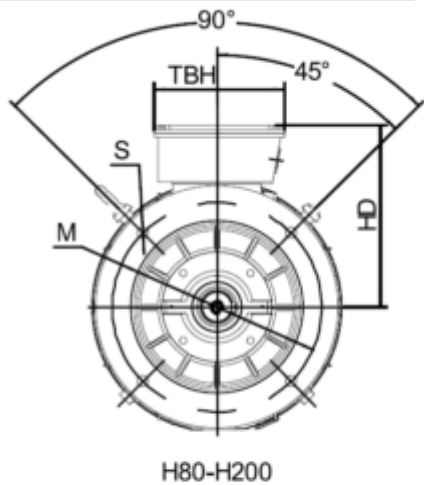

Data Sheet

Article number: 250300750424

Description: Kleedrive T3C 132M-4 7.5KW 1400 rpm
3x400/690V 50HZ IP55 B5 Eff=90,4%

Measures

AA = 263	K = Ø12	TBH = 134
AC = Ø259	L = 5005	TBS = 61.5
AD = 332	M = Ø265	TBW = 134
D = Ø38	N = Ø230	
E = 80	P = Ø300	
F = -	R = 0	
G = 33	S = 4	
HD = 200	T = 4xØ15	