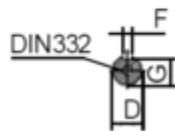

Data Sheet

Article number: 250300750424

Description: Kleedrive T3C 132M-4 7.5KW 1400 rpm
3x400/690V 50HZ IP55 B5 Eff=90,4%

Measures

AA = 263	K = Ø12	TBH = 134
AC = Ø259	L = 5005	TBS = 61.5
AD = 332	M = Ø265	TBW = 134
D = Ø38	N = Ø230	
E = 80	P = Ø300	
F = -	R = 0	
G = 33	S = 4	
HD = 200	T = 4xØ15	